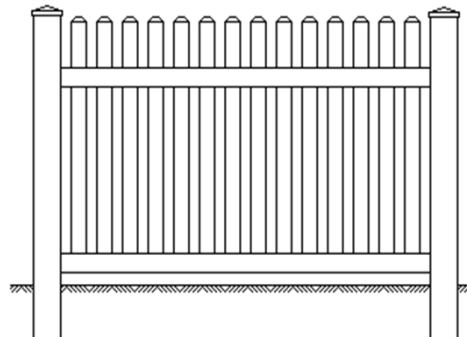

***Don't Forget We Do Pergolas And Arbors To***

**Vinyl Pergola Kits**

**New Round Top Pergolas**

0.80

**Picket Fence Styles**

Pickets: 7/8" x 3"

Picket Spacing: 1-1/2" Or 3"

**Closed Picket 1**

**Closed Picket 2**

**Standard Picket 1**

**Standard Picket 2**

**Mt-Vernon Picket 1**

**Mt-Vernon Picket 2**

**Picket Fence Styles**

Pickets: 1-3/8" x 1-3/8"

Picket Spacing: 3.25" or 2"