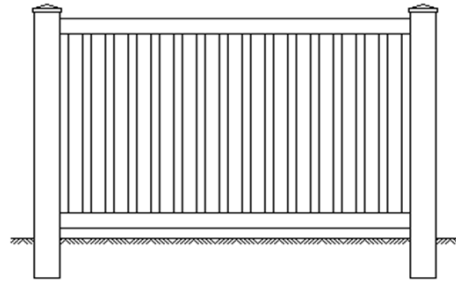

**Closed Picket 1**

**Section Specifications**

Rails: 6' Long Sections 2 x 3-1/2" Top And Bottom Rail  
 Rails: 8' Long Sections 2 x 3-1/2" Top Rail 2x6 Bottom Rail  
 Pickets: 7/8" x 3" Spaced Approx 3" Apart  
 5' Tall and 6' Tall Have 3 Rails Per Section

**Closed Picket 1**

**Section Height**

	3'	4'	5'	6'
<b>6' wide</b>	51.00	59.00	80.00	106.00
	CP1-W-3672	CP1-W-4872	CP1-W-6072	CP1-W-7272
<b>8' wide</b>	76.00	87.00	116.00	124.00
	CP1-W-3696	CP1-W-4896	CP1-W-6096	CP1-W-7296

**Closed Picket 2**

**Section Specifications**

Rails: 6' Long Sections 2 x 3-1/2" Top And Bottom Rail  
 Rails: 8' Long Sections 2 x 3-1/2" Top Rail 2x6 Bottom Rail  
 Pickets: 7/8" x 3" Spaced Approx 1-1/2" Apart  
 5' Tall and 6' Tall Have 3 Rails Per Section