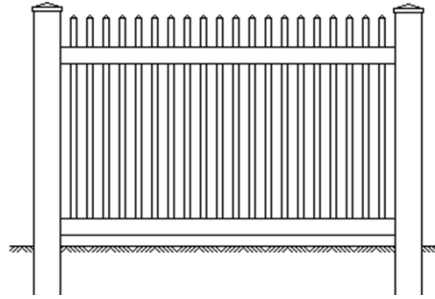

Cambridge Picket 2

Section Specifications

Rails: 6' Long Sections 2 x 3-1/2" Top And Bottom Rail
Rails: 8' Long Sections 2 x 3-1/2" Top Rail 2x6 Bottom Rail
Pickets: 7/8" x 1-1/2" Spaced Approx 1.75 in Apart

Cambridge Picket 1

Section Height

	3'	4'	5'	6'
6' wide	62.00	70.00	82.00	117.00
	CAM1-W-3672	CAM1-W-4872	CAM1-W-6072	CAM1-W-7272
8' wide	87.00	97.00	113.00	154.00
	CAM1-W-3696	CAM1-W-4896	CAM1-W-6096	CAM1-W-7296

Gates

Height	3'	4'	5'	6'
width	CAM1-W-4242G	CAM1-W-4842G	CAM1-W-6042G	CAM1-W-7242G
42"	168.00	172.00	178.00	197.00
48"	173.00	177.00	184.00	206.00
60"	182.00	187.00	196.00	223.00
8' Double	335.00	342.00	355.00	392.00
10' Double	363.00	358.00	392.00	445.00
12' Double	381.00	394.00	416.00	480.00

All gates include hinges and standard latch

Cambridge Picket 2

Section Height

	3'	4'	5'	6'
6' wide	76.00	86.00	102.00	139.00
	CAM2-W-3672	CAM2-W-4872	CAM2-W-6072	CAM2-W-7272
8' wide	105.00	118.00	140.00	183.00
	CAM2-W-3696	CAM2-W-4896	CAM2-W-6096	CAM2-W-7296

Gates

Height	3'	4'	5'	6'
Width	CAM2-W-4242G	CAM2-W-4842G	CAM2-W-6042G	CAM2-W-7242G
42"	175.00	180.00	189.00	208.00
48"	181.00	187.00	196.00	218.00
60"	192.00	199.00	211.00	239.00
8' Double	349.00	359.00	376.00	415.00
10' Double	383.00	358.00	422.00	477.00
12' Double	406.00	423.00	452.00	518.00

All gates include hinges and standard latch

Post Options

Part #		
555-BW	5x5- 5'	12.72
556-BW	5x5- 6'	15.26
557-BW	5x5- 7'	17.80
558-BW	5x5- 8'	20.34
559-BW	5x5- 9'	22.89
5510-BW	5x5- 10'	25.43

Post Cost each is for blank, end, corner, line post or 3 way. Please Specify when ordering

Post Cap Options

	Federation	Flat Cap	Nantucket
	5.00	1.00	6.00
Part #	Gothic	Ball Cap	
Fed	55FE-W		
Flat	55FL-W		
Nantucket	55N-W		
Gothic	55G-W		
Ball Cap	55B-W		
	5.00	4.00