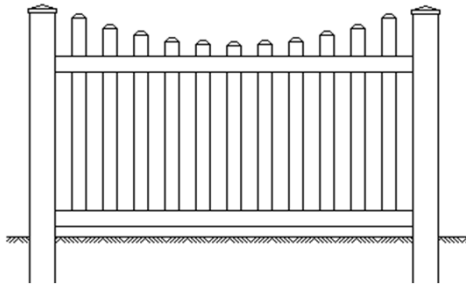

**Mt-Vernon Picket 1**

**Section Specifications**

Rails: 6' Long Sections 2 x 3-1/2" Top And Bottom Rail  
 Rails: 8' Long Sections 2 x 3-1/2" Top Rail 2x6 Bottom Rail  
 Pickets: 7/8" x 3" Spaced Approx 3" Apart