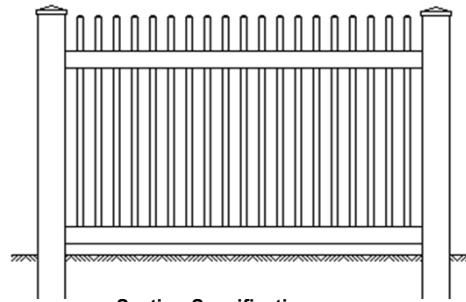

Annapolitan Picket

Section Specifications

Rails: 6' Long Sections 2 x 3-1/2" Top And Bottom Rail
Rails: 8' Long Sections 2 x 3-1/2" Top Rail 2x6 Bottom Rail
Pickets: 1-3/8 x 1-3/8 Spaced Approx 2 in Apart

East Port Picket

Section Height

	3'	4'	5'	6'
6' wide	63.00	71.00	83.00	120.00
	EAS-W-3672	EAS-W-4872	EAS-W-6072	EAS-W-7272
8' wide	91.00	102.00	120.00	144.00
	EAS-W-3696	EAS-W-4896	EAS-W-6096	EAS-W-7296

Annapolitan Picket

Section Height

	3'	4'	5'	6'
6' wide	78.00	88.00	105.00	143.00
	ANN-W-3672	ANN-W-4872	ANN-W-6072	ANN-W-7272
8' wide	109.00	123.00	146.00	172.00
	ANN-W-3696	ANN-W-4896	ANN-W-6096	ANN-W-7296

Gates

Height	3'	4'	5'	6'
width	EAS-W-4242G	EAS-W-4842G	EAS-W-6042G	EAS-W-7242G
42"	168.00	172.00	179.00	198.00
48"	173.00	178.00	185.00	207.00
60"	182.00	188.00	198.00	225.00
8' Double	336.00	344.00	357.00	395.00
10' Double	364.00	358.00	394.00	449.00
12' Double	383.00	396.00	419.00	485.00

All gates include hinges and standard latch

Gates

Height	3'	4'	5'	6'
Width	ANN-W-4242G	ANN-W-4842G	ANN-W-6042G	ANN-W-7242G
42"	176.00	182.00	191.00	210.00
48"	182.00	188.00	198.00	221.00
60"	194.00	201.00	214.00	242.00
8' Double	351.00	362.00	380.00	419.00
10' Double	386.00	358.00	427.00	483.00
12' Double	410.00	428.00	459.00	526.00

All gates include hinges and standard latch

Post Cap Options

Post Options

Part #		
555-BW	5x5- 5'	12.72
556-BW	5x5- 6'	15.26
557-BW	5x5- 7'	17.80
558-BW	5x5- 8'	20.34
559-BW	5x5- 9'	22.89
5510-BW	5x5- 10'	25.43

Post Cost each is for blank, end, corner, line post or 3 way. Please Specify when ordering

Federation

Flat Cap

Nantucket

5.00

1.00

6.00

Part #

Gothic

Ball Cap

Fed 55FE-W
Flat 55FL-W
Nantucket 55N-W
Gothic 55G-W
Ball Cap 55B-W

5.00

4.00