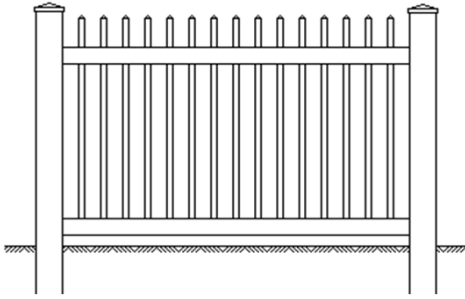

Mid Atlantic Deck and Fence  
 800 Rt. 3 South  
 Gambrills Md. 21054  
 1-800-833-9310  
 Fax: 410-923-1090

**Picket Fence Styles**

4/24/2012

Add 15% For Tan

Note: Khaki not Avail

**Cambridge Picket 1**

**Section Specifications**