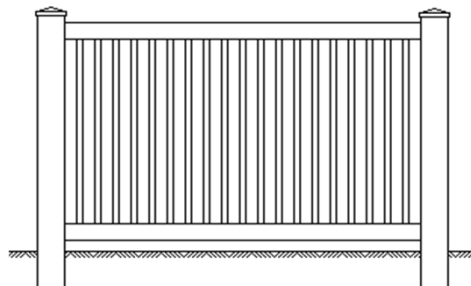

Calvert Picket