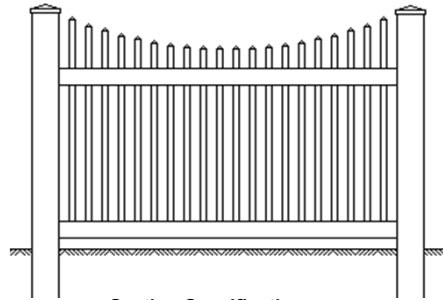

Cape Cod Picket 2

Section Specifications

Rails: 6' Long Sections 2 x 3-1/2" Top And Bottom Rail
Rails: 8' Long Sections 2 x 3-1/2" Top Rail 2x6 Bottom Rail
Pickets: 7/8" x 1-1/2" Spaced Approx 1.75 in Apart

Cape Cod Picket 1

Section Height

	3'	4'	5'	6'
6' wide	61.00	69.00	81.00	117.00
	CA1-W-3672	CA1-W-4872	CA1-W-6072	CA1-W-7272
8' wide	87.00	96.00	112.00	136.00
	CA1-W-3696	CA1-W-4896	CA1-W-6096	CA1-W-7296

Cape Cod Picket 2

Section Height

	3'	4'	5'	6'
6' wide	74.00	84.00	100.00	137.00
	CA2-W-3672	CA2-W-4872	CA2-W-6072	CA2-W-7272
8' wide	103.00	116.00	138.00	163.00
	CA2-W-3696	CA2-W-4896	CA2-W-6096	CA2-W-7296

Gates

Height	3'	4'	5'	6'
width	CA1-W-4242G	CA1-W-4842G	CA1-W-6042G	CA1-W-7242G
42"	168.00	171.00	178.00	197.00
48"	172.00	176.00	184.00	206.00
60"	181.00	187.00	196.00	223.00
8' Double	334.00	342.00	354.00	392.00
10' Double	361.00	358.00	390.00	445.00
12' Double	380.00	393.00	415.00	480.00

All gates include hinges and standard latch

Gates

Height	3'	4'	5'	6'
Width	CA2-W-4242G	CA2-W-4842G	CA2-W-6042G	CA2-W-7242G
42"	174.00	179.00	188.00	207.00
48"	180.00	186.00	195.00	217.00
60"	191.00	198.00	210.00	238.00
8' Double	347.00	357.00	374.00	413.00
10' Double	380.00	358.00	419.00	474.00
12' Double	403.00	420.00	449.00	515.00

All gates include hinges and standard latch

Post Options

Part #		
555-BW	5x5- 5'	12.72
556-BW	5x5- 6'	15.26
557-BW	5x5- 7'	17.80
558-BW	5x5- 8'	20.34
559-BW	5x5- 9'	22.89
5510-BW	5x5- 10'	25.43

Post Cost each is for blank, end, corner, line post or 3 way. Please Specify when ordering

Post Cap Options

	Federation	Flat Cap	Nantucket
	5.00	1.00	6.00
Part #	Gothic	Ball Cap	
Fed	55FE-W		
Flat	55FL-W		
Nantucket	55N-W		
Gothic	55G-W		
Ball Cap	55B-W		
	5.00	4.00