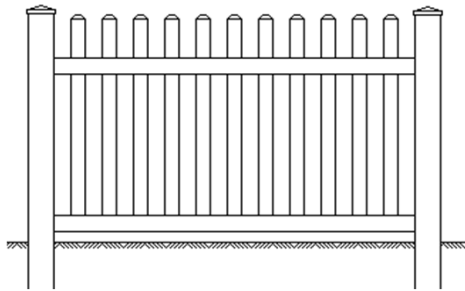

Add 15% For Tan
Add 20% For Khaki
Note: Khaki not Avail with 2x6 Rail

Standard Picket 1

Choose Picket Cap Style

Dog Eared Cap

Spade Cap

Section Specifications

Rails: 6' Long Sections 2 x 3-1/2" Top And Bottom Rail
Rails: 8' Long Sections 2 x 3-1/2" Top Rail 2x6 Bottom Rail
Pickets: 7/8" x 3" Spaced Approx 3" Apart