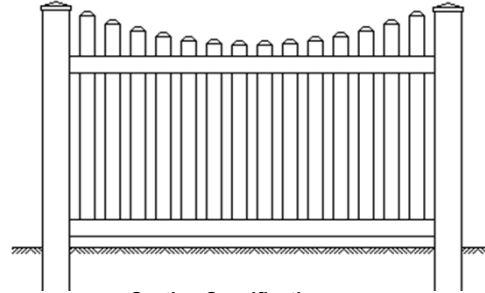

hoose Picket Cap Style

Dog Eared Cap

Spade Cap

**Mt- Vernon Picket 2**

**Section Specifications**

Rails: 6' Long Sections 2 x 3-1/2" Top And Bottom Rail  
 Rails: 8' Long Sections 2 x 3-1/2" Top Rail 2x6 Bottom Rail  
 Pickets: 7/8" x 3" Spaced Approx 1-1/2" Apart

**Mt-Vernon Picket 1**

**Section Height**

	3'	4'	5'	6'
<b>6' wide</b>	62.00	70.00	81.00	116.00
	MV1-W-3672	MV1-W-4872	MV1-W-6072	MV1-W-7272
<b>8' wide</b>	88.00	99.00	115.00	136.00
	MV1-W-3696	MV1-W-4896	MV1-W-6096	MV1-W-7296