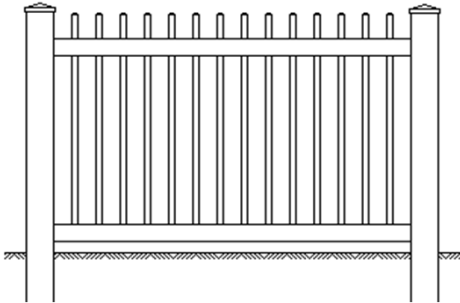

**East Port Picket**

**Section Specifications**

Rails: 6' Long Sections 2 x 3-1/2" Top And Bottom Rail  
 Rails: 8' Long Sections 2 x 3-1/2" Top Rail 2x6 Bottom Rail  
 Pickets: 1-3/8 x 1-3/8 Spaced Approx 3.25 in Apart