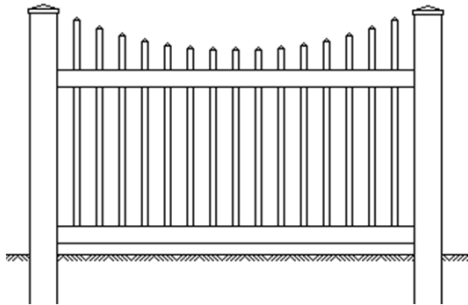

Cape Cod Picket 1

Section Specifications

Rails: 6' Long Sections 2 x 3-1/2" Top And Bottom Rail
Rails: 8' Long Sections 2 x 3-1/2" Top Rail 2x6 Bottom Rail
Pickets: 7/8" x 1-1/2" Spaced Approx 2.89 in Apart