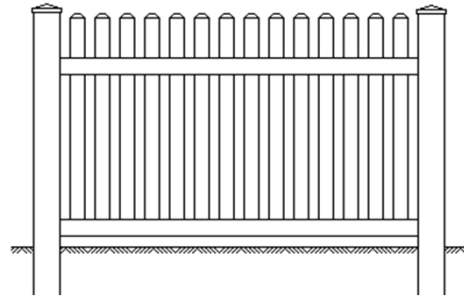

Add 15% For Tan  
 Add 20% For Khaki  
 Note: Khaki not Avail with 2x6 Rail

**Standard Picket 1**

Choose Picket Cap Style

Dog Eared Cap

Spade Cap

**Section Specifications**

Rails: 6' Long Sections 2 x 3-1/2" Top And Bottom Rail  
 Rails: 8' Long Sections 2 x 3-1/2" Top Rail 2x6 Bottom Rail  
 Pickets: 7/8" x 3" Spaced Approx 3" Apart

**Standard Picket 2**

**Section Specifications**

Rails: 6' Long Sections 2 x 3-1/2" Top And Bottom Rail  
 Rails: 8' Long Sections 2 x 3-1/2" Top Rail 2x6 Bottom Rail  
 Pickets: 7/8" x 3" Spaced Approx 1-1/2" Apart