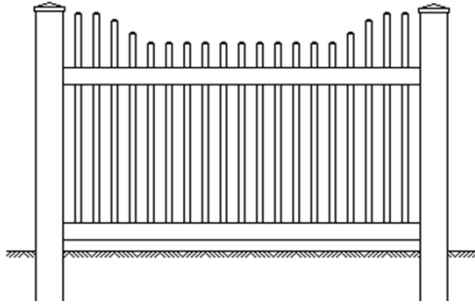

Williamsburg Picket

Section Specifications

Rails: 6' Long Sections 2 x 3-1/2" Top And Bottom Rail
Rails: 8' Long Sections 2 x 3-1/2" Top Rail 2x6 Bottom Rail
Pickets: 1-3/8 x 1-3/8 Spaced Approx 2 in Apart