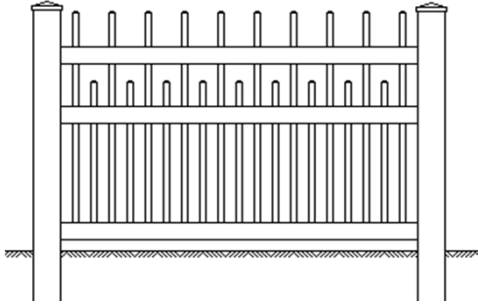

Prices Are Subject To Change Without Notice

Mid Atlantic Deck and Fence  
 800 Rt. 3 South  
 Gambrills Md. 21054  
 1-800-833-9310  
 Fax: 410-923-1090

**Picket Fence Styles**

4/24/2012

Add 15% For Tan  
 Add 20% For Khaki  
 Note Khaki not Avail with 2x6 Rail

**Edgewater Picket**

**Section Specifications**

Rails: 6' Long Sections 2 x 3-1/2" Top And Bottom Rail  
 Rails: 8' Long Sections 2 x 3-1/2" Top Rail 2x6 Bottom Rail  
 Pickets: 1-3/8 x 1-3/8 Spaced Approx 2 in Apart