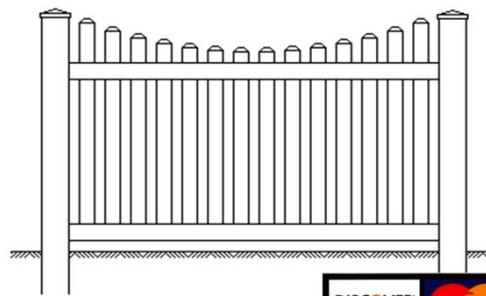

**Closed Picket 2**

**Standard Picket 1**

**Standard Picket 2**

**Mt-Vernon Picket 1**

**Mt-Vernon Picket 2**

**Picket Fence Styles**

Pickets: 1-3/8" x 1-3/8"

Picket Spacing: 3.25" or 2"