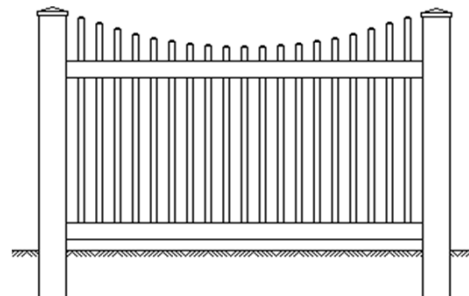

Oxford Picket