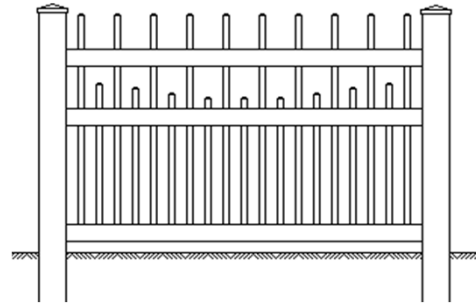

Chesapeake Picket

Section Specifications

Rails: 6' Long Sections 2 x 3-1/2" Top And Bottom Rail
Rails: 8' Long Sections 2 x 3-1/2" Top Rail 2x6 Bottom Rail
Pickets: 1-3/8 x 1-3/8 Spaced Approx 2 in Apart

Edgewater Picket

Section Height

	4'	5'	6'
6' wide	90.00	102.00	131.00
	E-W-4872	E-W-6072	E-W-7272
8' wide	127.00	145.00	159.00
	E-W-4896	E-W-6096	E-W-7296

Chesapeake Picket

Section Height

	4'	5'	6'
6' wide	90.00	102.00	131.00
	CHE-W-4872	CHE-W-6072	CHE-W-7272
8' wide	127.00	145.00	159.00
	CHE-W-4896	CHE-W-6096	CHE-W-7296

Gates

Height	4'	5'	6'
width	E-W-4842G	E-W-6042G	E-W-7242G
42"	183.00	189.00	204.00
48"	189.00	197.00	214.00
60"	203.00	212.00	233.00
8' Double	364.00	377.00	406.00
10' Double	358.00	423.00	465.00
12' Double	431.00	453.00	504.00

All gates include hinges and standard latch

Gates

Height	4'	5'	6'
Width	CHE-W-4842G	CHE-W-6042G	CHE-W-7242G
42"	183.00	189.00	204.00
48"	189.00	197.00	214.00
60"	203.00	212.00	233.00
8' Double	364.00	377.00	406.00
10' Double	358.00	423.00	465.00
12' Double	431.00	453.00	504.00

All gates include hinges and standard latch

Post Options

Part #		
555-BW	5x5- 5'	12.72
556-BW	5x5- 6'	15.26
557-BW	5x5- 7'	17.80
558-BW	5x5- 8'	20.34
559-BW	5x5- 9'	22.89
5510-BW	5x5- 10'	25.43

Post Cost each is for blank, end, corner, line post or 3 way. Please Specify when ordering

Post Cap Options

Federation	Flat Cap	Nantucket
5.00	1.00	6.00
Part #	Gothic	Ball Cap
Fed 55FE-W		
Flat 55FL-W	5.00	4.00
Nantucket 55N-W		
Gothic 55G-W		
Ball Cap 55B-W		

Prices Are Subject To Change Without Notice