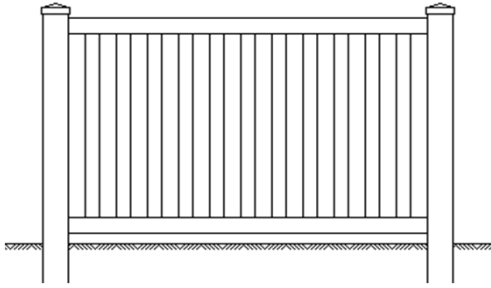

**Closed Picket 1**

**Section Specifications**

Rails: 6' Long Sections 2 x 3-1/2" Top And Bottom Rail  
 Rails: 8' Long Sections 2 x 3-1/2" Top Rail 2x6 Bottom Rail  
 Pickets: 7/8" x 3" Spaced Approx 3" Apart  
 5' Tall and 6' Tall Have 3 Rails Per Section