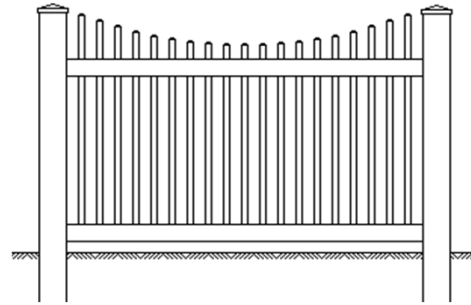

**Picket Fence Styles**

4/24/2012

Add 15% For Tan  
 Add 20% For Khaki  
 Note Khaki not Avail with 2x6 Rail

**Williamsburg Picket**

**Section Specifications**

Rails: 6' Long Sections 2 x 3-1/2" Top And Bottom Rail  
 Rails: 8' Long Sections 2 x 3-1/2" Top Rail 2x6 Bottom Rail  
 Pickets: 1-3/8 x 1-3/8 Spaced Approx 2 in Apart

**Oxford Picket**

**Section Specifications**

Rails: 6' Long Sections 2 x 3-1/2" Top And Bottom Rail  
 Rails: 8' Long Sections 2 x 3-1/2" Top Rail 2x6 Bottom Rail  
 Pickets: 1-3/8 x 1-3/8 Spaced Approx 2 in Apart