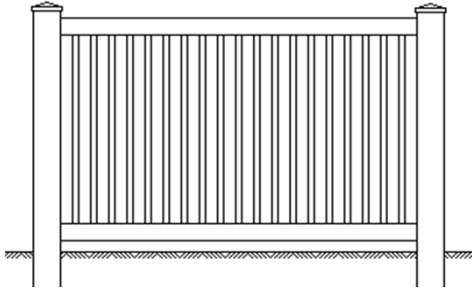

Mid Atlantic Deck and Fence
800 Rt. 3 South
Gambrills Md. 21054
1-800-833-9310
Fax: 410-923-1090

Picket Fence Styles

4/24/2012

Add 15% For Tan
Add 20% For Khaki
Note Khaki not Avail with 2x6 Rail

Calvert Picket

Section Specifications

Rails: 6' Long Sections 2 x 3-1/2" Top And Bottom Rail
Rails: 8' Long Sections 2 x 3-1/2" Top Rail 2x6 Bottom Rail
Pickets: 1-3/8 x 1-3/8 Spaced Approx 2 in Apart

Calvert Picket

Section Height

	3'	4'	5'	6'
6' wide	69.00	79.00	96.00	134.00
	CAL-W-3672	CAL-W-4872	CAL-W-6072	CAL-W-7272
8' wide	123.00	137.00	161.00	187.00
	CAL-W-3696	CAL-W-4896	CAL-W-6096	CAL-W-7296

Gates

Height	3'	4'	5'	6'
width	CAL-W-4242G	CAL-W-4842G	CAL-W-6042G	CAL-W-7242G
42"	171.00	177.00	186.00	206.00
48"	176.00	183.00	193.00	216.00
60"	187.00	194.00	207.00	236.00
8' Double	341.00	352.00	370.00	410.00
10' Double	372.00	358.00	413.00	470.00
12' Double	393.00	411.00	442.00	510.00

All gates include hinges and standard latch

Post Options

Part #	Price
555-BW 5x5- 5'	12.72
556-BW 5x5- 6'	15.26
557-BW 5x5- 7'	17.80
558-BW 5x5- 8'	20.34
559-BW 5x5- 9'	22.89
5510-BW 5x5- 10'	25.43

Post Cost each is for blank, end, corner, line post or 3 way. Please Specify when ordering

Post Cap Options

Part #	Price	Part #	Price
Federation	5.00	Gothic	5.00
Flat Cap	1.00	Ball Cap	4.00
Nantucket	6.00		

Prices Are Subject To Change Without Notice